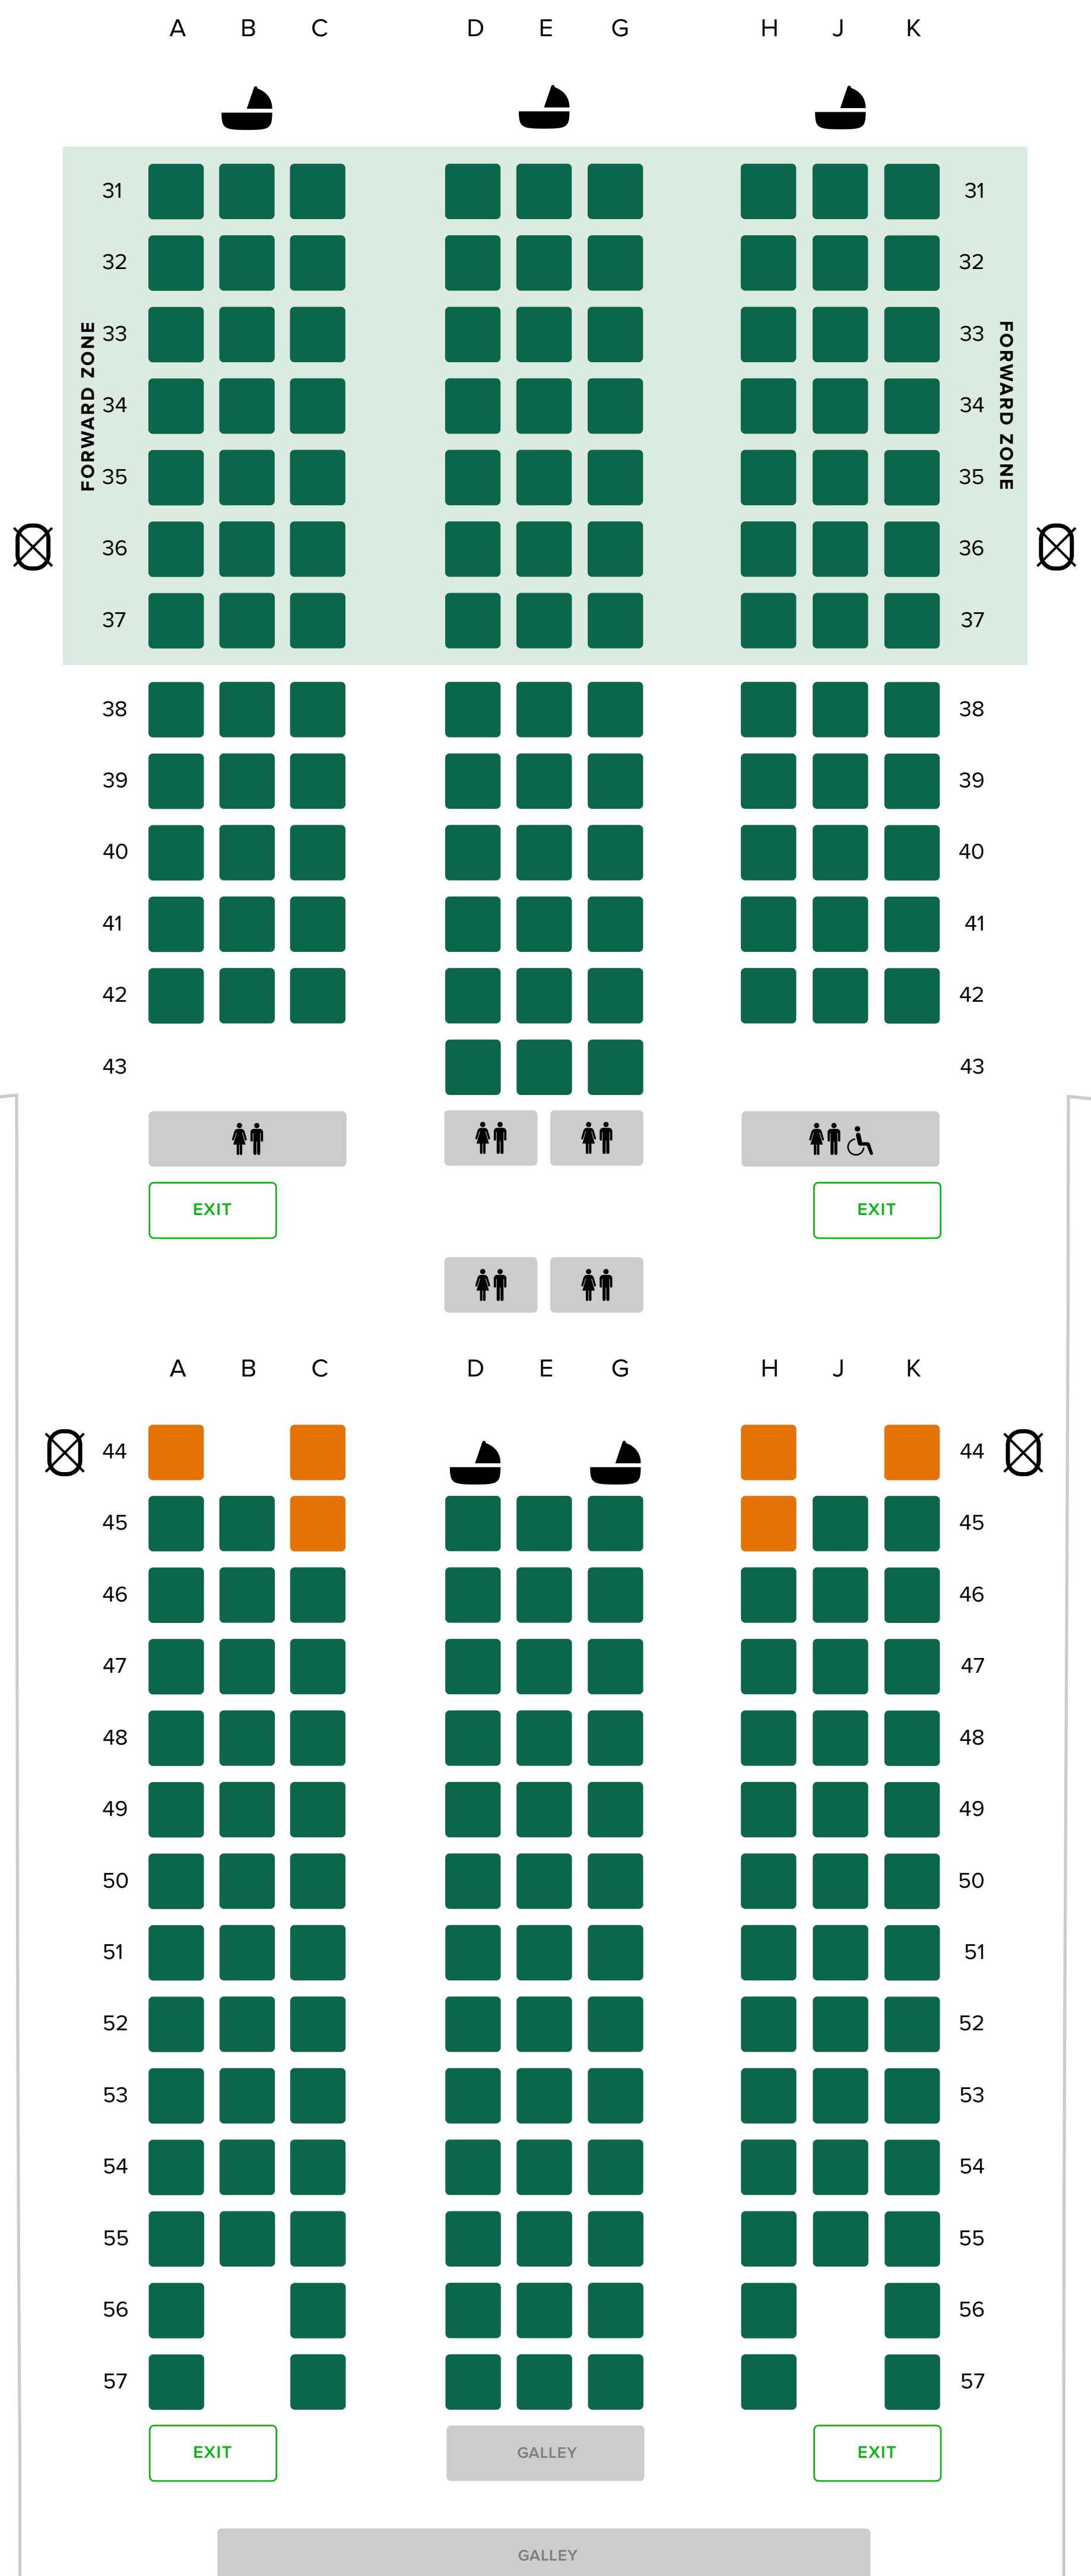

# Boeing 777-200

Layout B, refitted SQ-series

## Business Class - J

38 seats

 Business Class Seat

 Bassinet

## Economy Class - Y

228 seats

 Extra Legroom Seat

 Forward Zone Seat

 Standard Seat

 Bassinet

 Windowless

\* The number of Extra Legroom Seats may vary on flights. Refer to the actual seat map during booking for the most up-to-date information.

\* All Economy Class aisle seats (except front row seats) have movable armrests for passengers with reduced mobility.

This seat plan is not to scale.