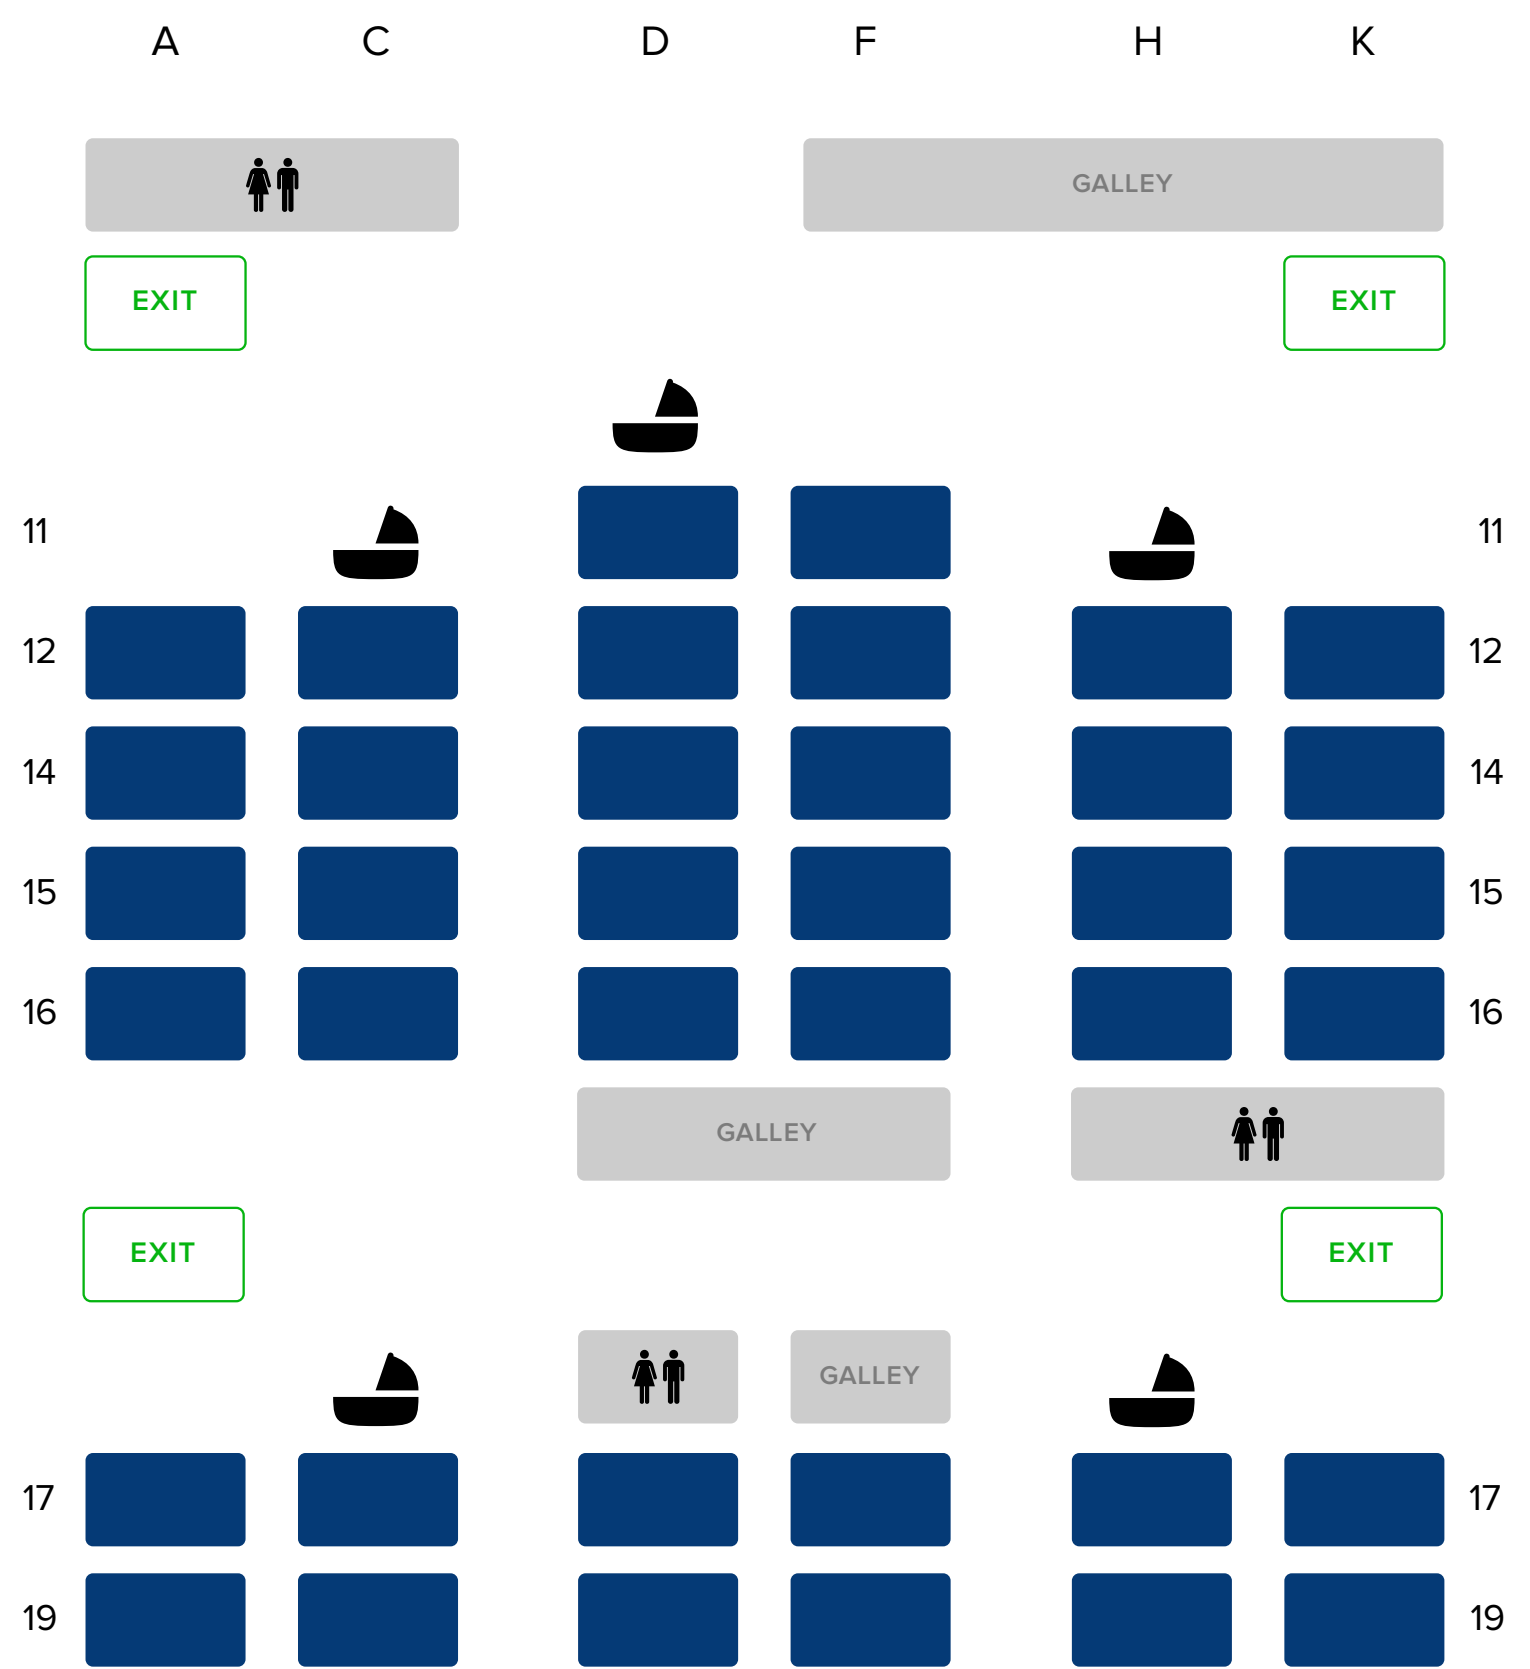

# Boeing 777-200

Layout B, refitted SQ-series

## Business Class - J

38 seats

 Business Class Seat

 Bassinet

## Economy Class - Y

228 seats

 Extra Legroom Seat

 Forward Zone Seat

 Standard Seat

 Bassinet

 Windowless

\* The number of Extra Legroom Seats may vary on flights. Refer to the actual seat map during booking for the most up-to-date information.

\* All Economy Class aisle seats (except front row seats) have movable armrests for passengers with reduced mobility.

This seat plan is not to scale.