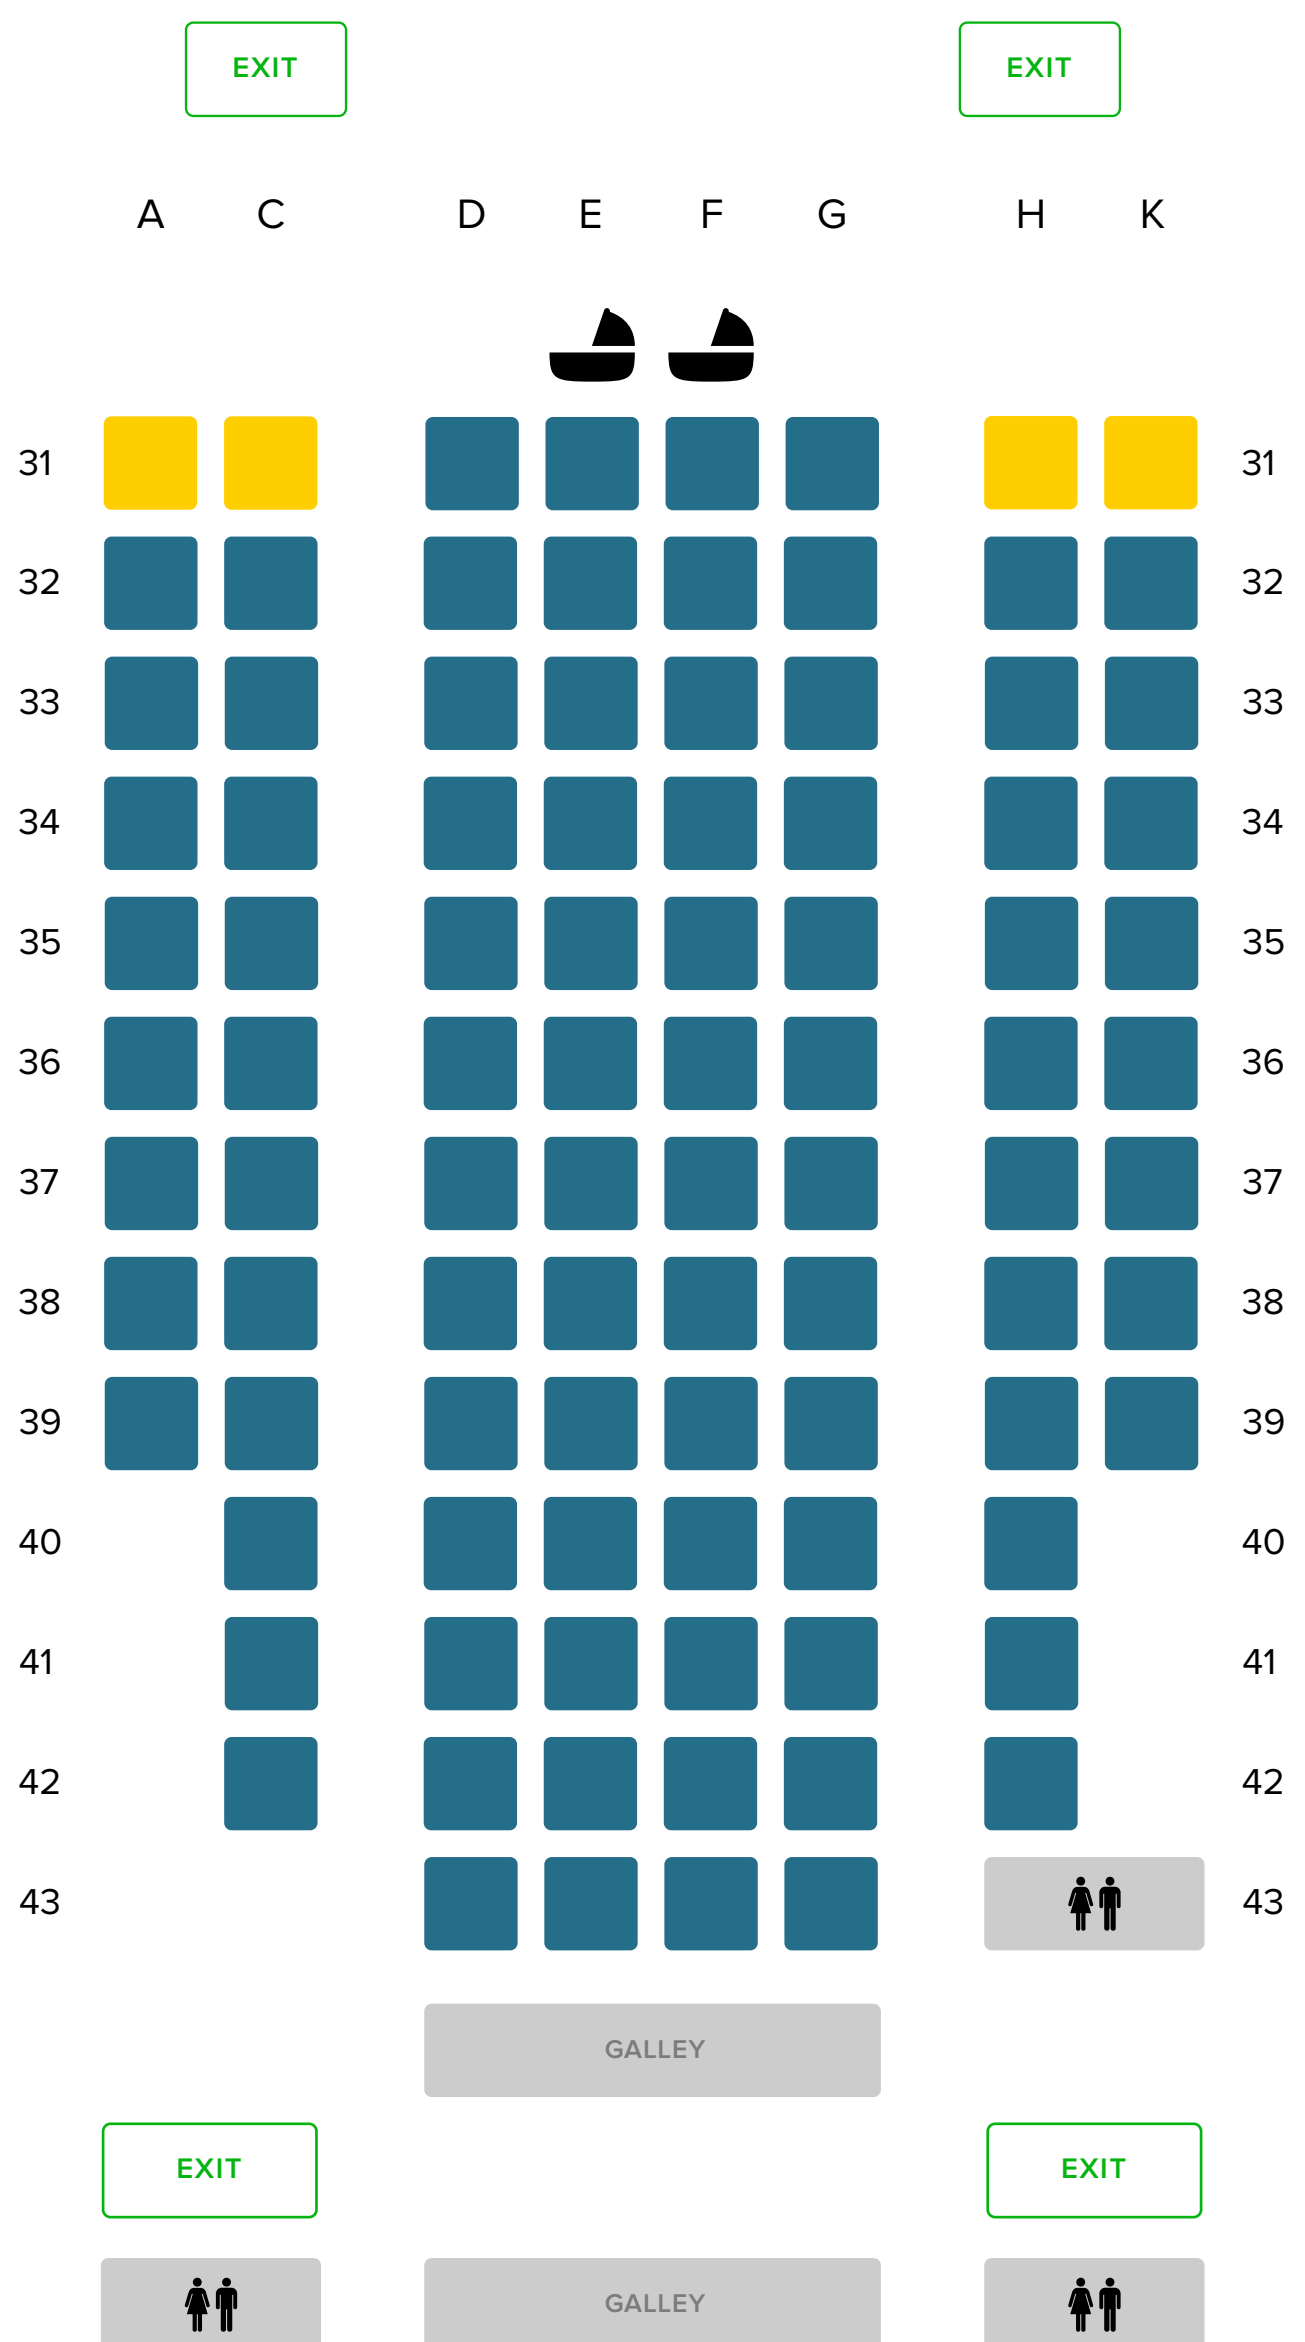

Airbus 350 - 900

Ultra Long Range

Business Class - J
67 seats

-  Business Class Seat
-  Bassinet

Premium Economy Class - S
94 seats

-  Extra Legroom Seat
-  Premium Economy Class Seat
-  Bassinet

* The number of Extra Legroom Seats may vary on flights. Refer to the actual seat map during booking for the most up-to-date information.

This seat plan is not to scale.