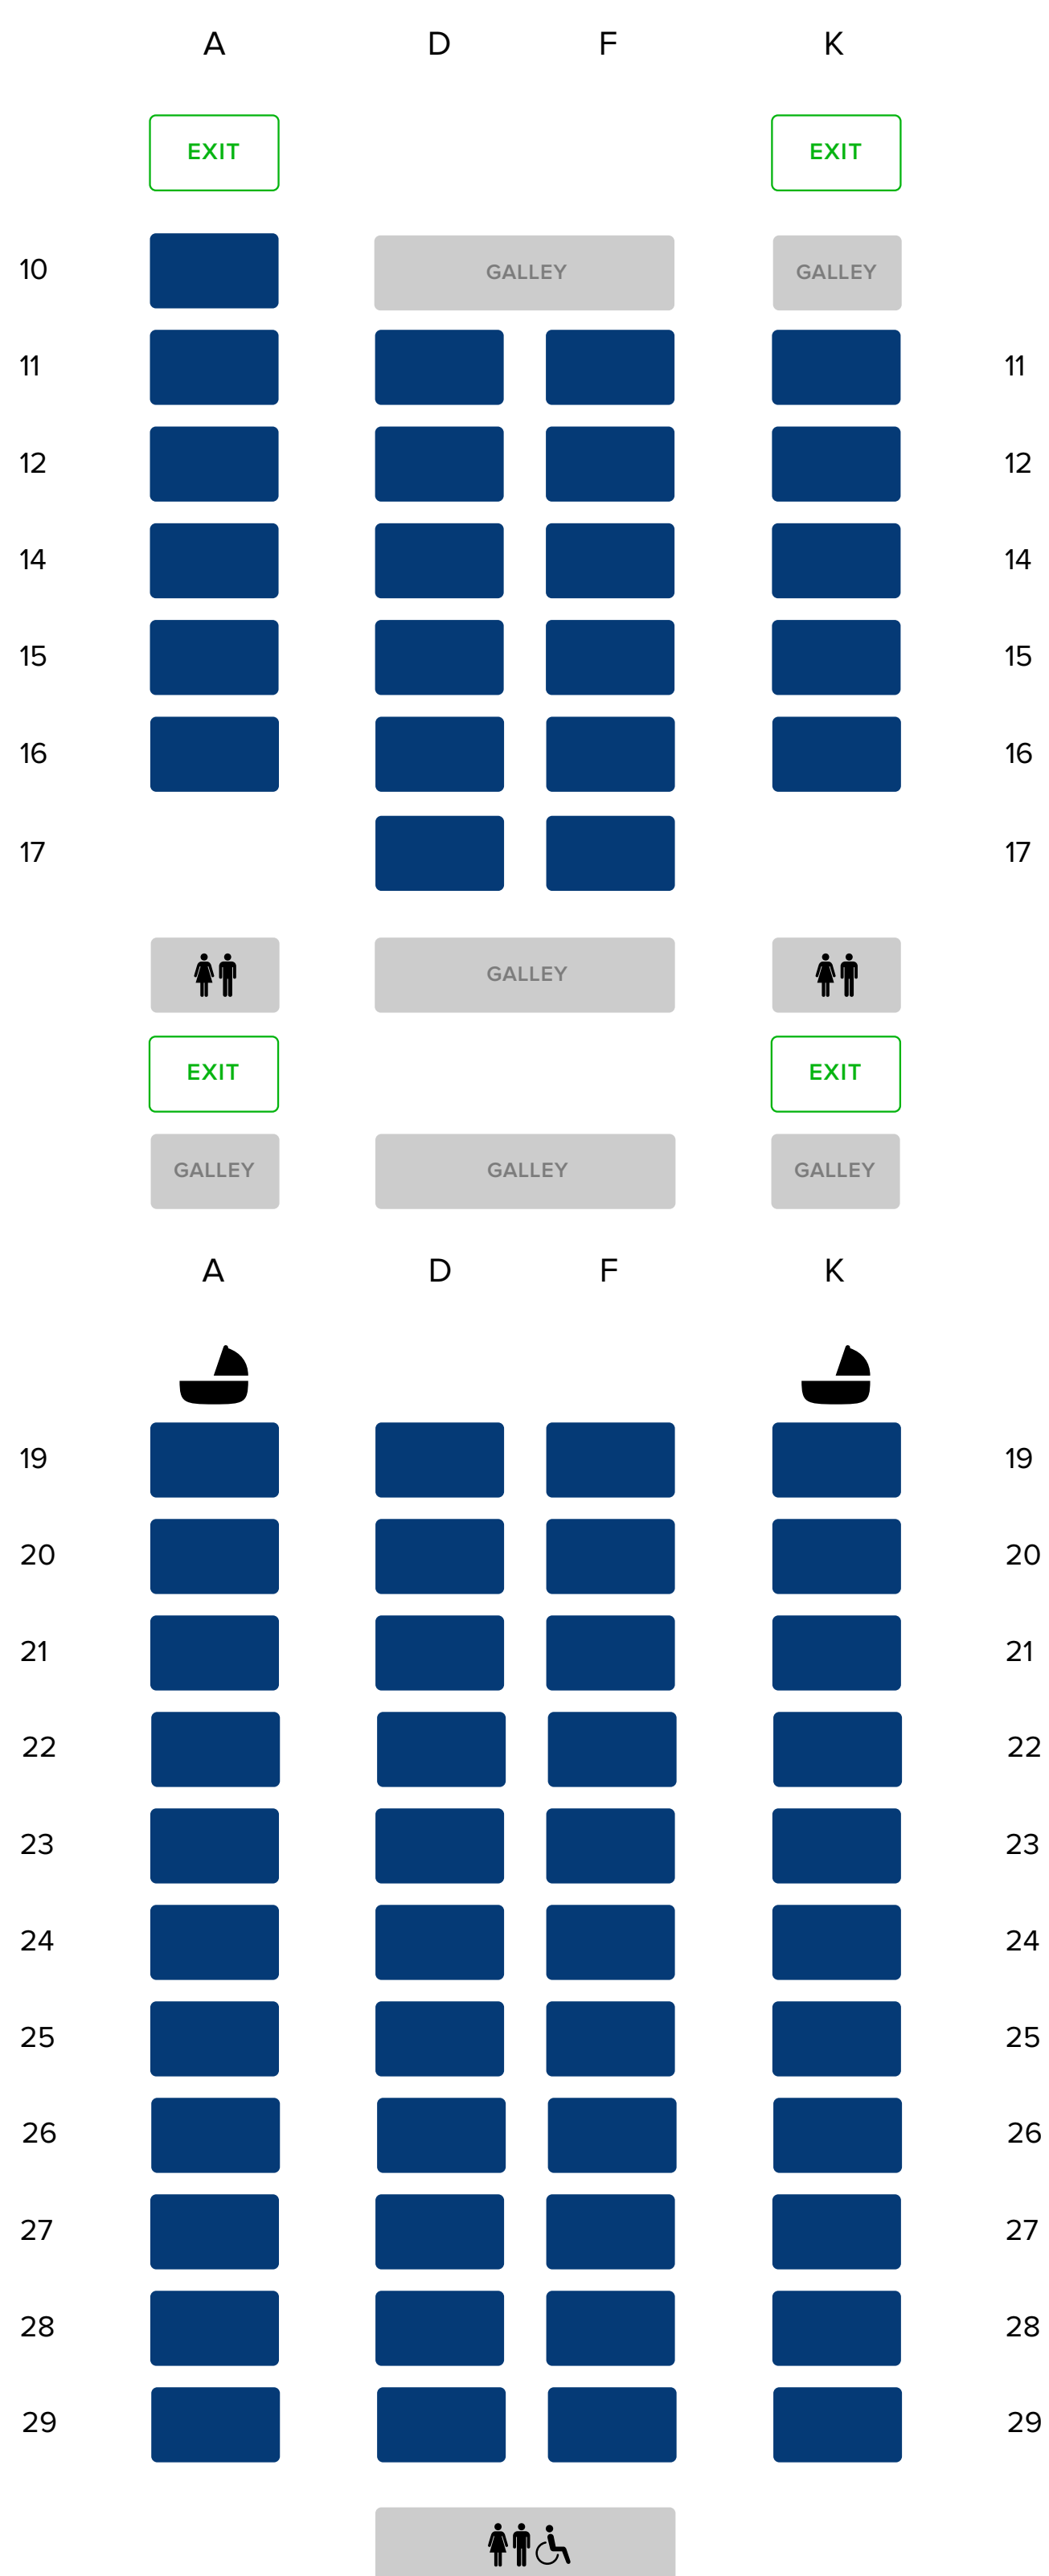

Airbus 350 - 900

Ultra Long Range

Business Class - J
67 seats

-  Business Class Seat
-  Bassinet

Premium Economy Class - S
94 seats

-  Extra Legroom Seat
-  Premium Economy Class Seat
-  Bassinet

* The number of Extra Legroom Seats may vary on flights. Refer to the actual seat map during booking for the most up-to-date information.

This seat plan is not to scale.